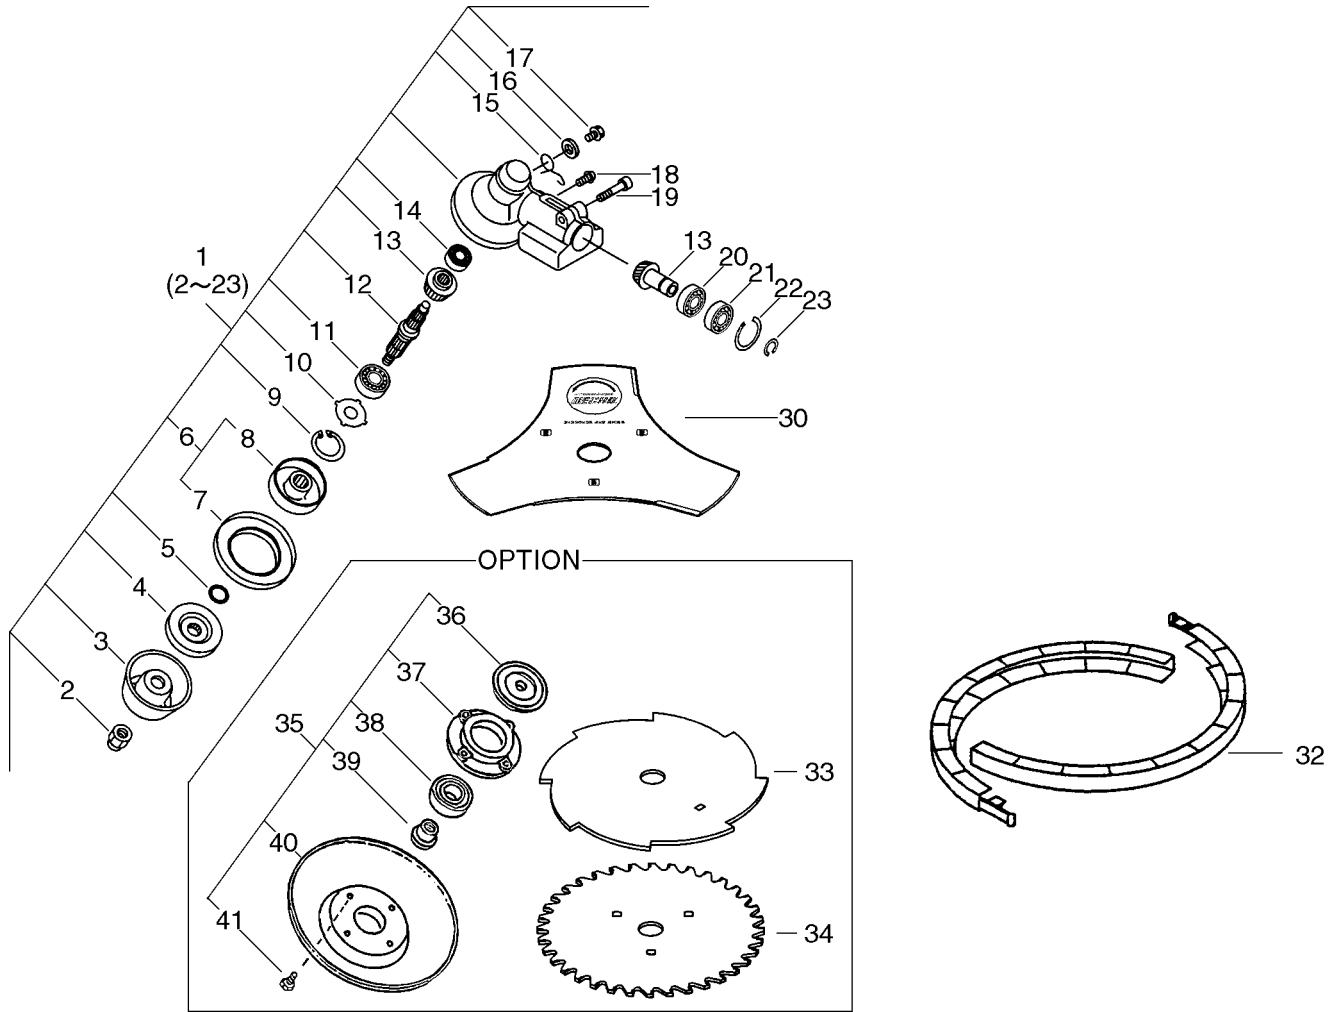

KEY	LV	PART NUMBER	Q'TY	DESCRIPTION	REMARKS
5		131300-56430	1	VALVE, CHECK	
6		132013-26630	2	CLIP	
7		V471-001180	1	PIPE	
8		132115-55930	1	GROMMET, FUEL	
9		V475-002240	1	TUBE	
10		131205-14930	1	STRAINER, FUEL	
11		132010-22130	1	PIPE, FUEL	
12		132010-53630	1	PIPE	
13		123181-39130	1	PUMP, PRIMER	
14		V471-000640	1	PIPE	
16		A393-000060	1	BRACKET, FUEL TANK	
17		131920-55430	4	CUSHION, FUEL TANK	
18		A350-000200	1	TANK, FUEL	
19		P021-004290	1	CAP ASY, FUEL TANK	
20	+	131016-55830	1	GASKET, FUEL CAP	
21	+	A365-000060	1	CONNECTOR, CAP	
22		A175-000011	1	STAND	
23		91121-05016	2	BOLT, FLANGE	

KEY	LV	PART NUMBER	Q'TY	DESCRIPTION	REMARKS
1		895610-00130	1	L-WRENCH (4MM)	
3		X602-000020	1	TOOL,WRENCH	
4		897518-01131	1	LOCKING TOOL	
5		X690-000030	1	GOGGLE	
6		898510-39130	1	BAG, TOOL	
10		P021-002620	1	SHIELD,BLADE(W/KNIFE	
11	+	C550-000080	1	SHIELD,BLADE	
12	+	C554-000000	1	KNIFE,CORD	
13	+	900252-05012	1	SCREW 5*12	
15		C550-000100	1	SHIELD,BLADE	
16	+	900565-00005	1	NUT	
17		900242-05018	1	SCREW 5*18	
21		C550-000090	1	SHIELD,BLADE	
22		699013-56830	1	PLATE, SHIELD	
23		91118-05025	4	BOLT	

KEY	LV	PART NUMBER	QTY	DESCRIPTION	REMARKS
1		P021-012590	1	CASE,GEAR	
2	+	610320-52130	1	NUT 10	
3	+	699229-56830	1	PLATE, COVER	
4	+	610314-52130	1	PLATE, ADAPTER (L)	
5	+	900720-00012	1	O-RING 12	
6	+	C535-000001	1	FIXTURE, BLADE	
7	++	610352-56830	1	PLATE, CUP	
8	++	C535-000011	1	FIXTURE, BLADE	
9	+	900702-00032	1	CIRCLIP 32	
10	+	610444-56830	1	WASHER	
11	+	900812-06201	1	BEARING, BALL 6201	
12	+	610310-56930	1	SHAFT, P.T.O.	
13	+	610300-56930	1	GEAR SET	
14	+	900810-00629	1	BEARING, BALL 629	
15	+	610473-52131	1	SPRING	
16	+	900603-50008	1	WASHER	
17	+	610434-50031	1	BOLT 8* 8	
18	+	900242-05010	1	SCREW 5*10	
19	+	91118-06030	1	BOLT	
20	+	900800-06001	1	BEARING, BALL 6001	
21	+	900803-06001	1	BEARING, BALL 6001	
22	+	900702-00028	1	CIRCLIP 28	
23	+	900701-00012	1	CIRCLIP 12	
30		X405-000001	1	SAW, BUSH CUTTER	