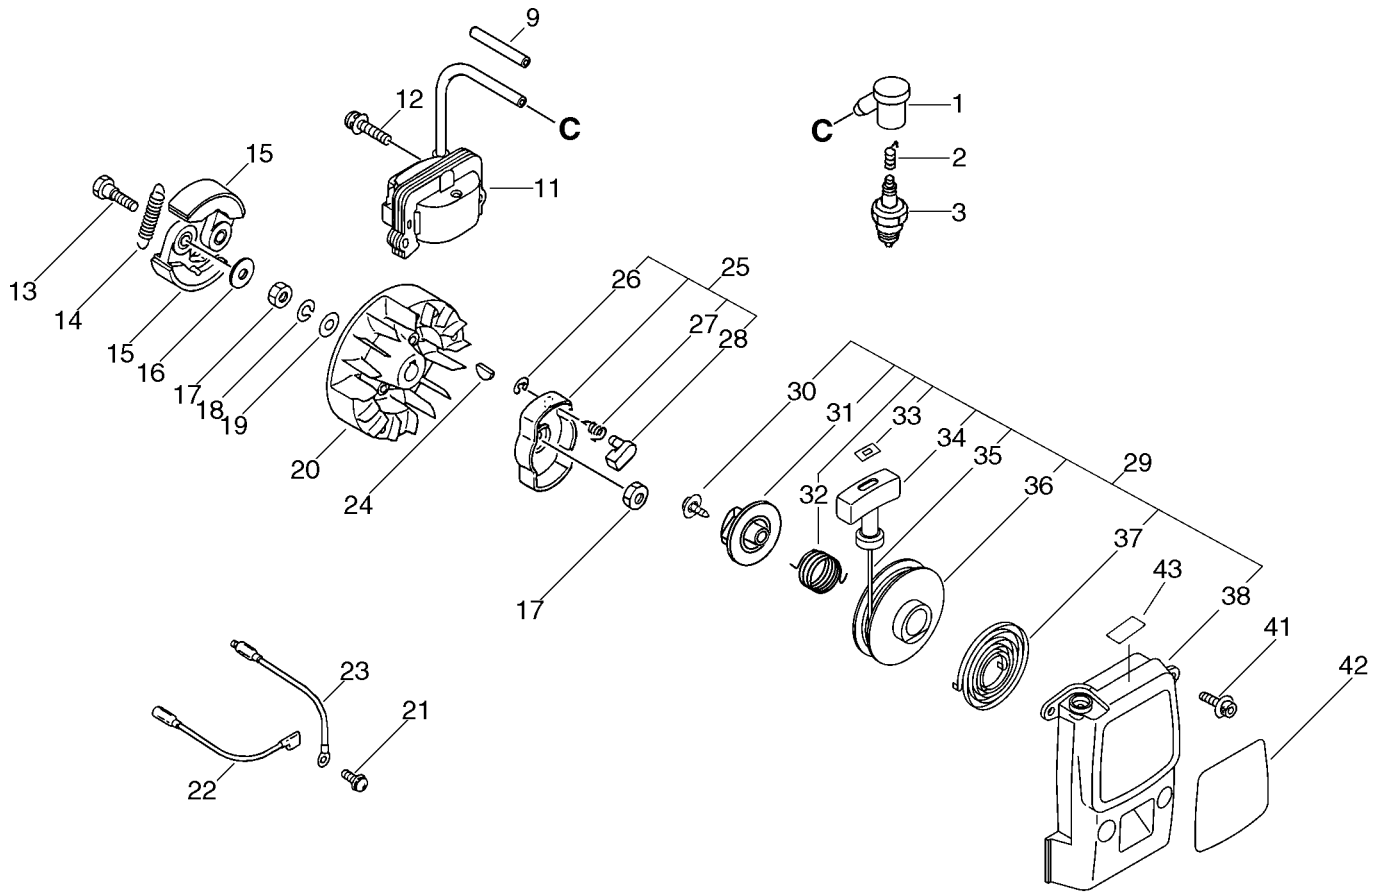

PARTS CATALOGUE

TRIMMER/ BRUSH CUTTER SRM-350ES

KEY	LV	PART NUMBER	Q'TY	DESCRIPTION	REMARKS
1		X547-000680	1	LABEL,ECHO	
2		900162-05020	4	BOLT, H.S. 5*20	
3		A130-000601	1	CYLINDER	
9		A160-000391	1	COVER,CYLINDER	
10		91121-05012	2	BOLT, FLANGE	
18		101010-55430	1	GASKET, CYL. BASE	
19		P021-007410	1	PISTON KIT	
20	+	100011-42230	2	RING, PISTON	
21	+	100013-27430	1	PIN, PISTON	
22	+	100015-03931	2	CIRCLIP, PISTON PIN	
23	+	100012-16131	1	BEARING, NEEDLE	
24	+	100014-53630	2	SPACER, PISTON PIN	
26		100100-55430	1	CRANKSHAFT ASSY	
30		100204-55430	1	CRANKCASE KIT	
31	+	100213-05530	2	OILSEAL	
32	+	100215-03930	4	PIN, DOWEL	
33	+	94035-36201	2	BEARING BALL	
34	+	100242-55430	1	GASKET, CRANKCASE	
35	+	900162-05030	4	BOLT, H.S. 5*30	
36		178121-43230	1	BAND	
37		V495-000760	1	BAND	
38		302013-10910	1	RIVET	
40		175005-49930	1	DRUM, CLUTCH	

KEY	LV	PART NUMBER	Q'TY	DESCRIPTION	REMARKS
41		900702-00028	1	CIRCLIP 28	
42		900807-06001	2	BEARING, BALL 6001	
44		900701-00012	1	CIRCLIP 12	
45		A172-000540	1	COVER,FAN	
46		91118-05020	4	BOLT	
48		V420-000420	1	CUSHION	
49		900702-00045	1	RING, RETAINING(IN)	
50		91118-05028	1	BOLT	
51		91118-05012	1	BOLT	

KEY	LV	PART NUMBER	Q'TY	DESCRIPTION	REMARKS
1		A427-000000	1	CAP, SPARK PLUG	
2		A426-000000	1	TERMINAL, SPARK PLUG	
3		159010-10230	1	PLUG, SPARK (BPMR-7A)	
9		437412-16430	1	TUBE, PROTECTOR	
11		152626-55730	1	COIL, IGNITION	
12		900162-05020	2	BOLT, H.S. 5*20	
13		175046-46430	2	BOLT, CLUTCH	
14		175018-49932	1	SPRING, CLUTCH	
15		A553-000000	2	ARM, CLUTCH	
16		175048-05530	2	WASHER (I)	
17		900502-00008	2	NUT 8 (3N)	
18		900605-00008	1	WASHER, SPRING 8	
19		900600-00008	1	WASHER 8	
20		152801-55430	1	ROTOR, MAGNET	
21		900238-05010	1	SCREW 5*10	
22		V485-000230	1	LEAD	
23		V485-000240	1	LEAD	
24		100142-12330	1	KEY, WOODRUFF	
25		A052-000190	1	PULLEY, ASM STARTER	
26	+	P022-002100	2	E-RING	
27	+	177234-40630	2	SPRING, RETURN	
28	+	P022-006850	2	PAWL, STARTER	
29		A051-000760	1	STARTER, RECOIL	
30	+	177236-61830	1	SCREW	