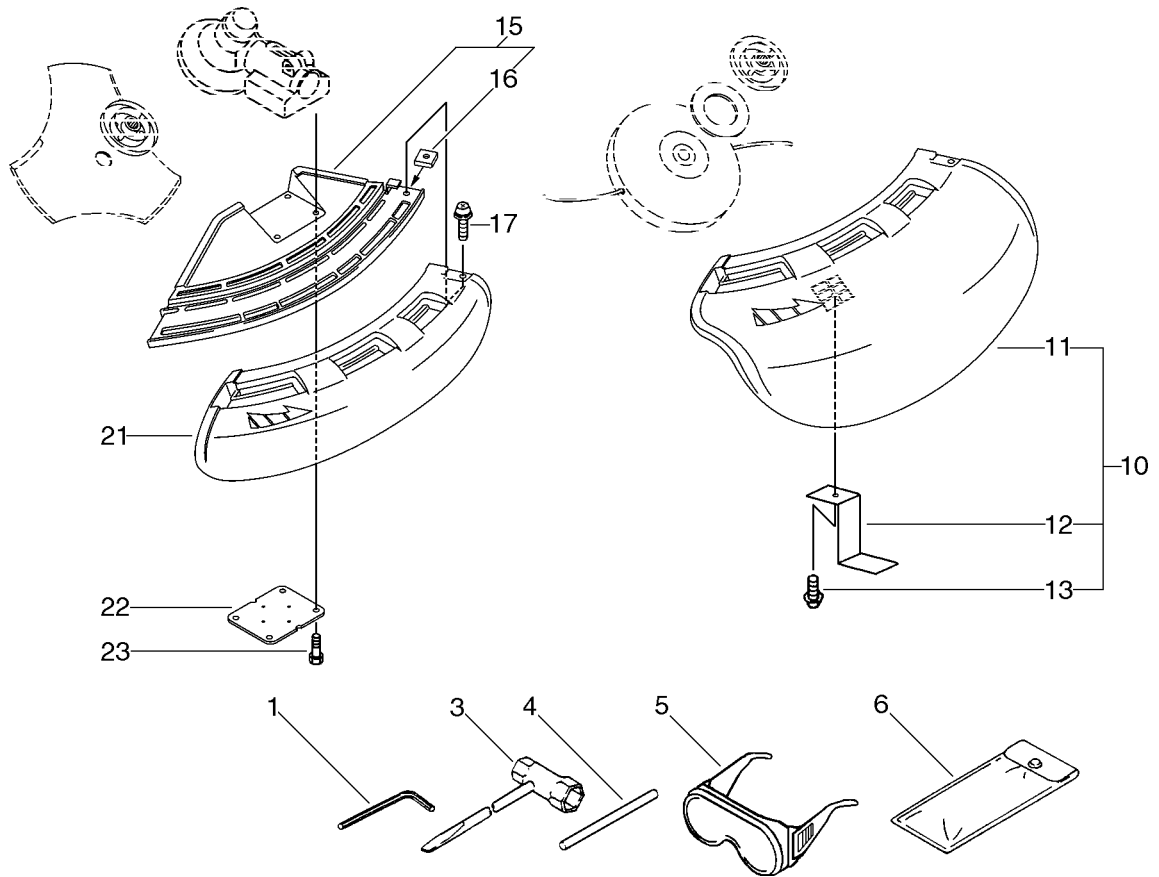

KEY	LV	PART NUMBER	Q'TY	DESCRIPTION	REMARKS
1		895610-00130	1	L-WRENCH (4MM)	
3		X602-000020	1	TOOL,WRENCH	
4		897518-01131	1	LOCKING TOOL	
5		X690-000030	1	GOGGLE	
6		898510-39130	1	BAG, TOOL	
10		P021-002620	1	SHIELD,BLADE(W/KNIFE	
11	+	C550-000080	1	SHIELD,BLADE	
12	+	C554-000000	1	KNIFE,CORD	
13	+	900252-05012	1	SCREW 5*12	
15		C550-000100	1	SHIELD,BLADE	
16	+	900565-00005	1	NUT	
17		900242-05018	1	SCREW 5*18	
21		C550-000090	1	SHIELD,BLADE	
22		699013-56830	1	PLATE, SHIELD	
23		91118-05025	4	BOLT