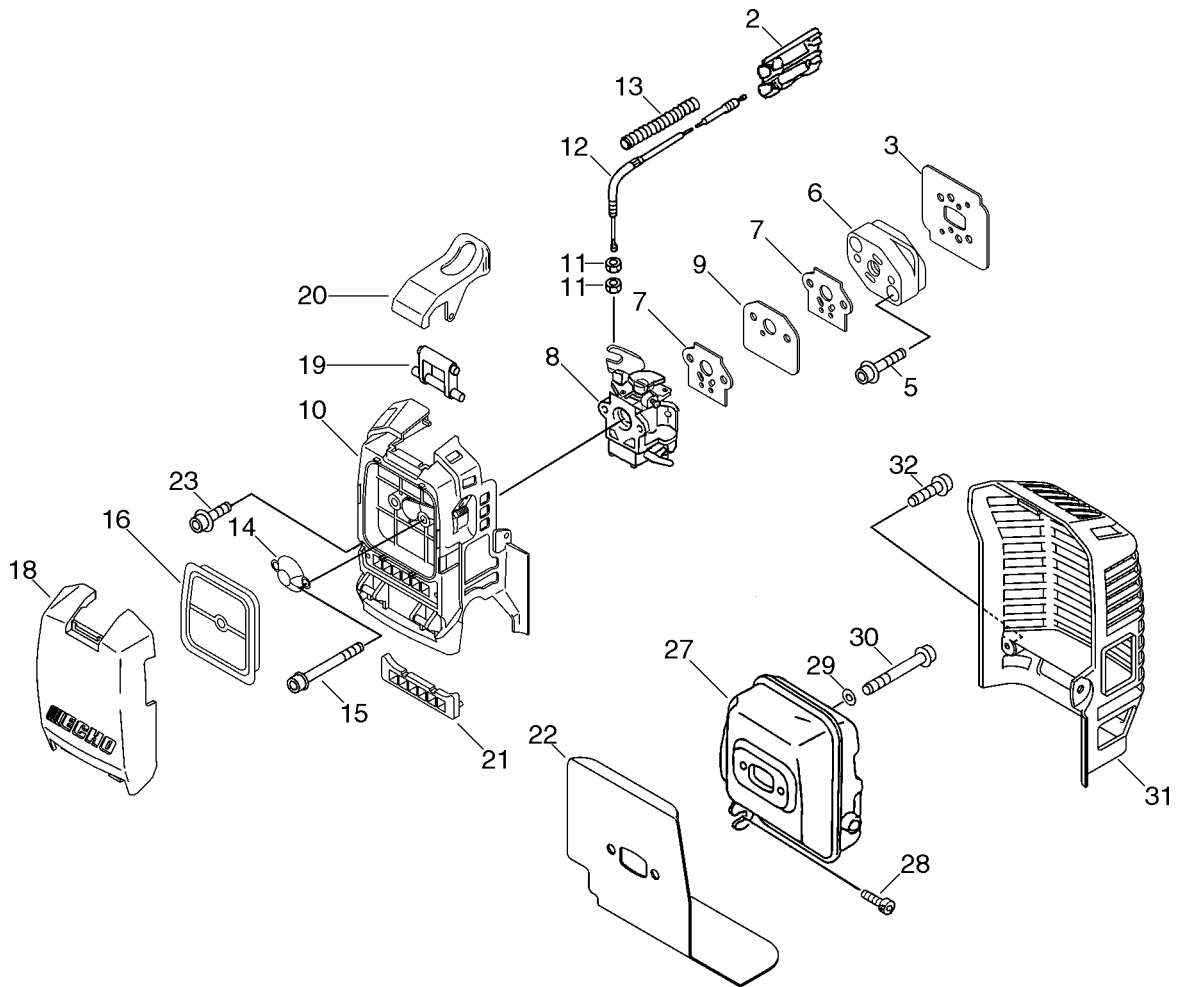

KEY	LV	PART NUMBER	Q'TY	DESCRIPTION	REMARKS
2		178081-55931	1	CONNECTOR,CABLE	
3		V103-000150	1	GASKET,INTAKE	
5		900162-05025	2	BOLT, H.S. 5*25	
6		A200-000090	1	INSULATOR,INTAKE	
7		V103-000160	2	GASKET,INTAKE	
8		A021-001500	1	CARBURETOR,DIAPHRAGM	
9		A200-000100	1	INSULATOR,INTAKE	
10		P021-004280	1	CASE,AIR CLEANER	
11		900502-00006	2	NUT 6 (3N)	
12		V430-000540	1	CABLE,BOWDEN	
13		V475-002210	1	TUBE	
14		A244-000010	1	PLATE,PREVENT	
15		900105-05060	2	BOLT, H.S. 5*60	
16		A226-000140	1	ELEMENT,AIR FILTER	
18		A232-000151	1	LID,CLEANER	
19		J485-000030	1	HINGE	
20		A235-000100	1	KNOB,CLEANER LID	
21		V420-000640	1	CUSHION	
22		V104-000330	1	GASKET,EXHAUST	
23		900106-05012	1	BOLT, H.S. 5*12	
27		P021-008870	1	MUFFLER ASY	
28		900162-05012	1	BOLT, H.S. 5*12	
29		900600-00005	2	WASHER 5	
30		900105-05060	2	BOLT, H.S. 5*60	
31		A320-000130	1	COVER,MUFFLER	
32		91121-05012	1	BOLT, FLANGE