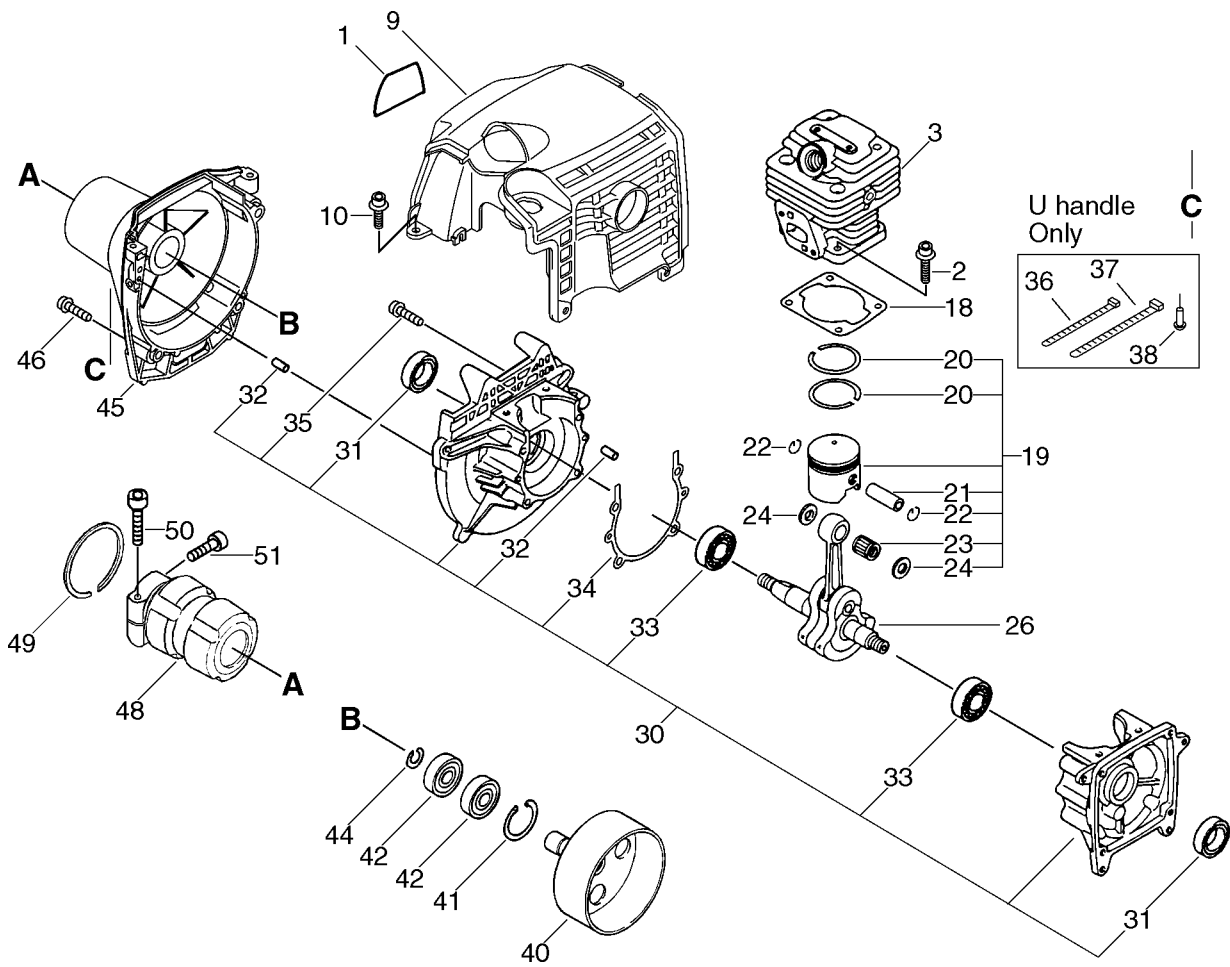

PARTS CATALOGUE

TRIMMER/ BRUSH CUTTER SRM-350ES

KEY	LV	PART NUMBER	Q'TY	DESCRIPTION	REMARKS
1		X547-000680	1	LABEL,ECHO	
2		900162-05020	4	BOLT, H.S. 5*20	
3		A130-000601	1	CYLINDER	
9		A160-000391	1	COVER,CYLINDER	
10		91121-05012	2	BOLT, FLANGE	
18		101010-55430	1	GASKET, CYL. BASE	
19		P021-007410	1	PISTON KIT	
20	+	100011-42230	2	RING, PISTON	
21	+	100013-27430	1	PIN, PISTON	
22	+	100015-03931	2	CIRCLIP, PISTON PIN	
23	+	100012-16131	1	BEARING, NEEDLE	
24	+	100014-53630	2	SPACER, PISTON PIN	
26		100100-55430	1	CRANKSHAFT ASSY	
30		100204-55430	1	CRANKCASE KIT	
31	+	100213-05530	2	OILSEAL	
32	+	100215-03930	4	PIN, DOWEL	
33	+	94035-36201	2	BEARING BALL	
34	+	100242-55430	1	GASKET, CRANKCASE	
35	+	900162-05030	4	BOLT, H.S. 5*30	
36		178121-43230	1	BAND	
37		V495-000760	1	BAND	
38		302013-10910	1	RIVET	
40		175005-49930	1	DRUM, CLUTCH	

KEY	LV	PART NUMBER	Q'TY	DESCRIPTION	REMARKS
41		900702-00028	1	CIRCLIP 28	
42		900807-06001	2	BEARING, BALL 6001	
44		900701-00012	1	CIRCLIP 12	
45		A172-000540	1	COVER,FAN	
46		91118-05020	4	BOLT	
48		V420-000420	1	CUSHION	
49		900702-00045	1	RING, RETAINING(IN)	
50		91118-05028	1	BOLT	
51		91118-05012	1	BOLT	

KEY	LV	PART NUMBER	Q'TY	DESCRIPTION	REMARKS
1		A427-000000	1	CAP, SPARK PLUG	
2		A426-000000	1	TERMINAL, SPARK PLUG	
3		159010-10230	1	PLUG, SPARK (BPMR-7A)	
9		437412-16430	1	TUBE, PROTECTOR	
11		152626-55730	1	COIL, IGNITION	
12		900162-05020	2	BOLT, H.S. 5*20	
13		175046-46430	2	BOLT, CLUTCH	
14		175018-49932	1	SPRING, CLUTCH	
15		A553-000000	2	ARM, CLUTCH	
16		175048-05530	2	WASHER (I)	
17		900502-00008	2	NUT 8 (3N)	
18		900605-00008	1	WASHER, SPRING 8	
19		900600-00008	1	WASHER 8	
20		152801-55430	1	ROTOR, MAGNET	
21		900238-05010	1	SCREW 5*10	
22		V485-000230	1	LEAD	
23		V485-000240	1	LEAD	
24		100142-12330	1	KEY, WOODRUFF	
25		A052-000190	1	PULLEY, ASM STARTER	
26	+	P022-002100	2	E-RING	
27	+	177234-40630	2	SPRING, RETURN	
28	+	P022-006850	2	PAWL, STARTER	
29		A051-000760	1	STARTER, RECOIL	
30	+	177236-61830	1	SCREW	