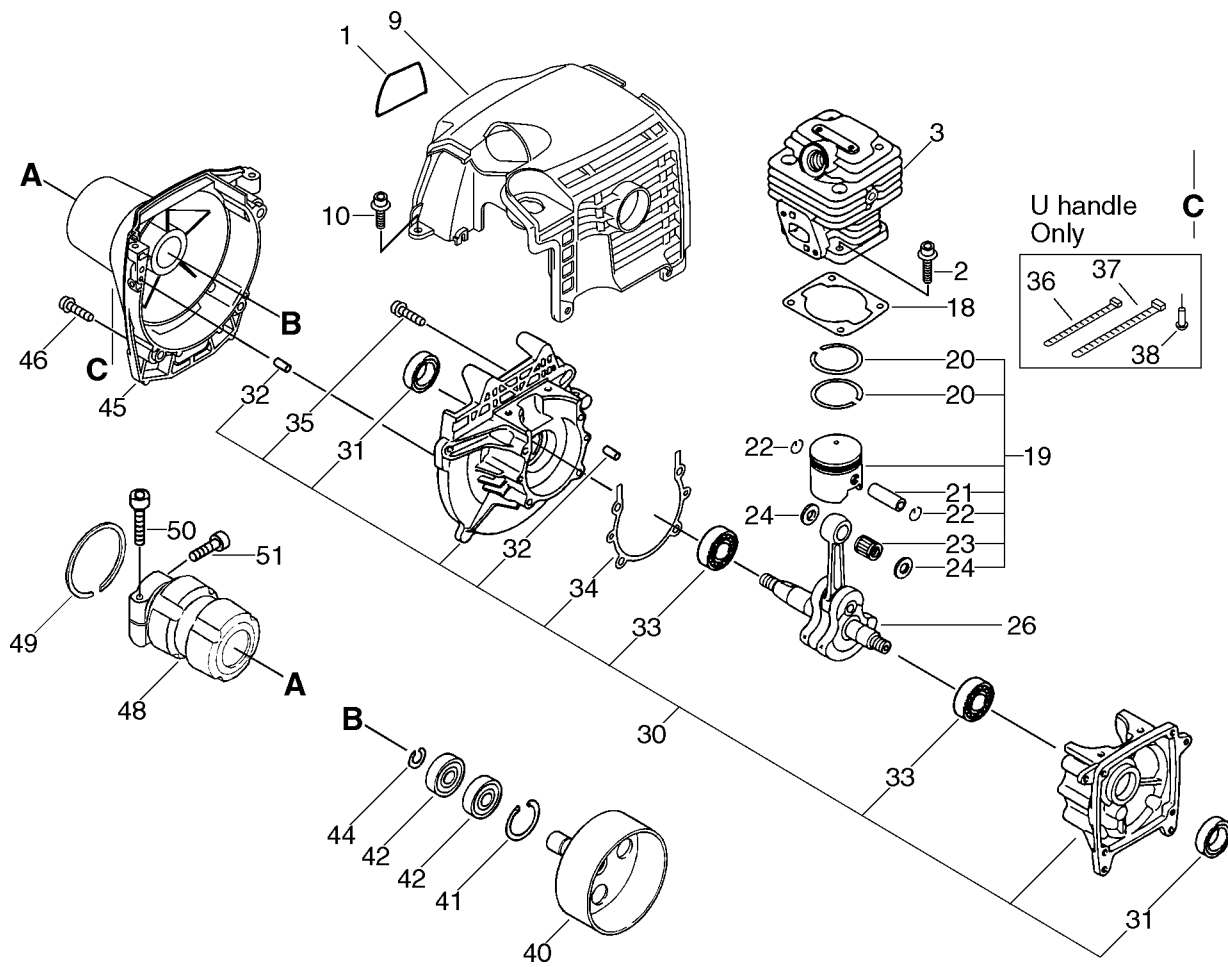

PARTS CATALOGUE

TRIMMER/ BRUSH CUTTER SRM-350ES

KEY	LV	PART NUMBER	Q'TY	DESCRIPTION	REMARKS
1		X547-000680	1	LABEL,ECHO	
2		900162-05020	4	BOLT, H.S. 5*20	
3		A130-000601	1	CYLINDER	
9		A160-000391	1	COVER,CYLINDER	
10		91121-05012	2	BOLT, FLANGE	
18		101010-55430	1	GASKET, CYL. BASE	
19		P021-007410	1	PISTON KIT	
20	+	100011-42230	2	RING, PISTON	
21	+	100013-27430	1	PIN, PISTON	
22	+	100015-03931	2	CIRCLIP, PISTON PIN	
23	+	100012-16131	1	BEARING, NEEDLE	
24	+	100014-53630	2	SPACER, PISTON PIN	
26		100100-55430	1	CRANKSHAFT ASSY	
30		100204-55430	1	CRANKCASE KIT	
31	+	100213-05530	2	OILSEAL	
32	+	100215-03930	4	PIN, DOWEL	
33	+	94035-36201	2	BEARING BALL	
34	+	100242-55430	1	GASKET, CRANKCASE	
35	+	900162-05030	4	BOLT, H.S. 5*30	
36		178121-43230	1	BAND	
37		V495-000760	1	BAND	
38		302013-10910	1	RIVET	
40		175005-49930	1	DRUM, CLUTCH	

KEY	LV	PART NUMBER	Q'TY	DESCRIPTION	REMARKS
41		900702-00028	1	CIRCLIP 28	
42		900807-06001	2	BEARING, BALL 6001	
44		900701-00012	1	CIRCLIP 12	
45		A172-000540	1	COVER,FAN	
46		91118-05020	4	BOLT	
48		V420-000420	1	CUSHION	
49		900702-00045	1	RING, RETAINING(IN)	
50		91118-05028	1	BOLT	
51		91118-05012	1	BOLT	

KEY	LV	PART NUMBER	Q'TY	DESCRIPTION	REMARKS
1		A427-000000	1	CAP, SPARK PLUG	
2		A426-000000	1	TERMINAL, SPARK PLUG	
3		159010-10230	1	PLUG, SPARK (BPMR-7A)	
9		437412-16430	1	TUBE, PROTECTOR	
11		152626-55730	1	COIL, IGNITION	
12		900162-05020	2	BOLT, H.S. 5*20	
13		175046-46430	2	BOLT, CLUTCH	
14		175018-49932	1	SPRING, CLUTCH	
15		A553-000000	2	ARM, CLUTCH	
16		175048-05530	2	WASHER (I)	
17		900502-00008	2	NUT 8 (3N)	
18		900605-00008	1	WASHER, SPRING 8	
19		900600-00008	1	WASHER 8	
20		152801-55430	1	ROTOR, MAGNET	
21		900238-05010	1	SCREW 5*10	
22		V485-000230	1	LEAD	
23		V485-000240	1	LEAD	
24		100142-12330	1	KEY, WOODRUFF	
25		A052-000190	1	PULLEY, ASM STARTER	
26	+	P022-002100	2	E-RING	
27	+	177234-40630	2	SPRING, RETURN	
28	+	P022-006850	2	PAWL, STARTER	
29		A051-000760	1	STARTER, RECOIL	
30	+	177236-61830	1	SCREW	