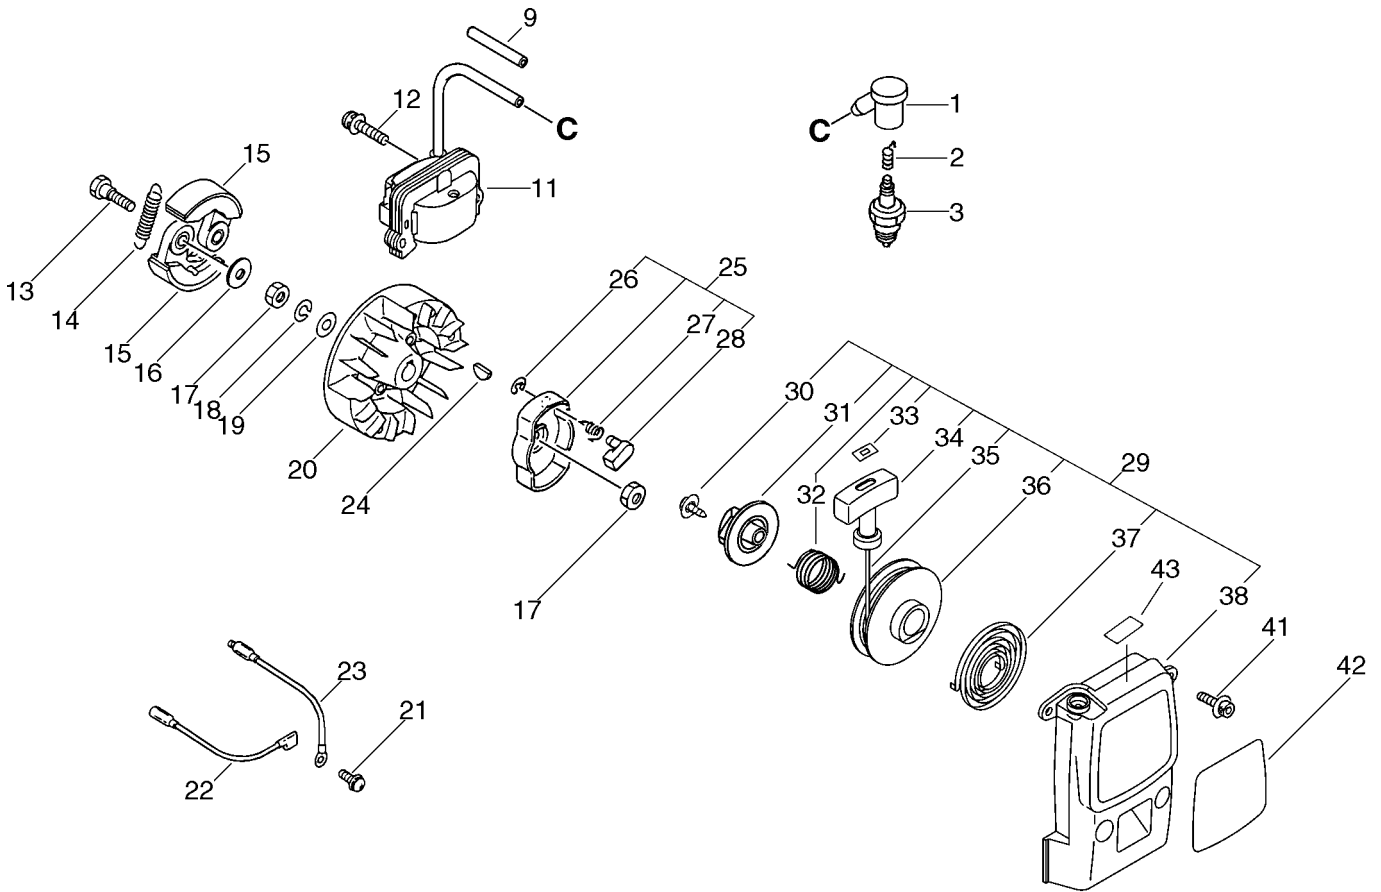

PARTS CATALOGUE

TRIMMER/ BRUSH CUTTER SRM-350ES

KEY	LV	PART NUMBER	Q'TY	DESCRIPTION	REMARKS
1		X547-000680	1	LABEL,ECHO	
2		900162-05020	4	BOLT, H.S. 5*20	
3		A130-000601	1	CYLINDER	
9		A160-000391	1	COVER,CYLINDER	
10		91121-05012	2	BOLT, FLANGE	
18		101010-55430	1	GASKET, CYL. BASE	
19		P021-007410	1	PISTON KIT	
20	+	100011-42230	2	RING, PISTON	
21	+	100013-27430	1	PIN, PISTON	
22	+	100015-03931	2	CIRCLIP, PISTON PIN	
23	+	100012-16131	1	BEARING, NEEDLE	
24	+	100014-53630	2	SPACER, PISTON PIN	
26		100100-55430	1	CRANKSHAFT ASSY	
30		100204-55430	1	CRANKCASE KIT	
31	+	100213-05530	2	OILSEAL	
32	+	100215-03930	4	PIN, DOWEL	
33	+	94035-36201	2	BEARING BALL	
34	+	100242-55430	1	GASKET, CRANKCASE	
35	+	900162-05030	4	BOLT, H.S. 5*30	
36		178121-43230	1	BAND	
37		V495-000760	1	BAND	
38		302013-10910	1	RIVET	
40		175005-49930	1	DRUM, CLUTCH	

KEY	LV	PART NUMBER	Q'TY	DESCRIPTION	REMARKS
41		900702-00028	1	CIRCLIP 28	
42		900807-06001	2	BEARING, BALL 6001	
44		900701-00012	1	CIRCLIP 12	
45		A172-000540	1	COVER,FAN	
46		91118-05020	4	BOLT	
48		V420-000420	1	CUSHION	
49		900702-00045	1	RING, RETAINING(IN)	
50		91118-05028	1	BOLT	
51		91118-05012	1	BOLT	

KEY	LV	PART NUMBER	Q'TY	DESCRIPTION	REMARKS
1		A427-000000	1	CAP, SPARK PLUG	
2		A426-000000	1	TERMINAL, SPARK PLUG	
3		159010-10230	1	PLUG, SPARK (BPMR-7A)	
9		437412-16430	1	TUBE, PROTECTOR	
11		152626-55730	1	COIL, IGNITION	
12		900162-05020	2	BOLT, H.S. 5*20	
13		175046-46430	2	BOLT, CLUTCH	
14		175018-49932	1	SPRING, CLUTCH	
15		A553-000000	2	ARM, CLUTCH	
16		175048-05530	2	WASHER (I)	
17		900502-00008	2	NUT 8 (3N)	
18		900605-00008	1	WASHER, SPRING 8	
19		900600-00008	1	WASHER 8	
20		152801-55430	1	ROTOR, MAGNET	
21		900238-05010	1	SCREW 5*10	
22		V485-000230	1	LEAD	
23		V485-000240	1	LEAD	
24		100142-12330	1	KEY, WOODRUFF	
25		A052-000190	1	PULLEY, ASM STARTER	
26	+	P022-002100	2	E-RING	
27	+	177234-40630	2	SPRING, RETURN	
28	+	P022-006850	2	PAWL, STARTER	
29		A051-000760	1	STARTER, RECOIL	
30	+	177236-61830	1	SCREW	