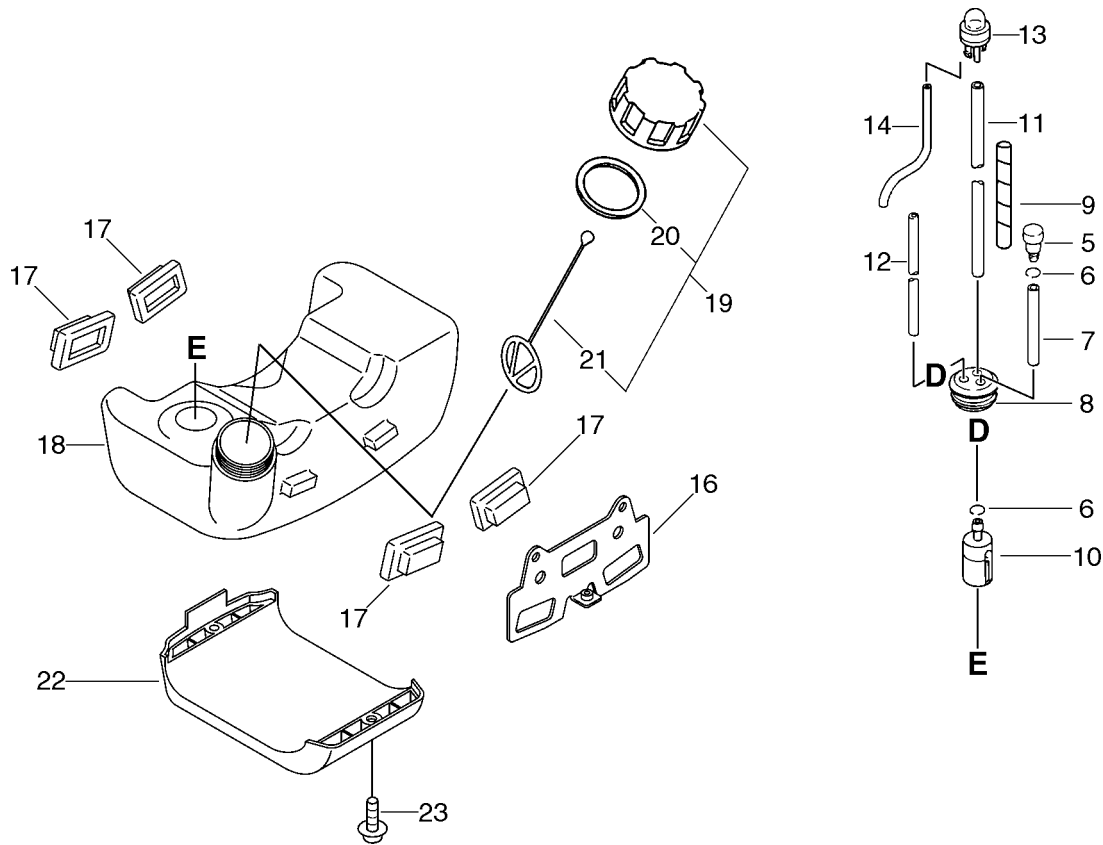

KEY	LV	PART NUMBER	Q'TY	DESCRIPTION	REMARKS
5		131300-56430	1	VALVE, CHECK	
6		132013-26630	2	CLIP	
7		V471-001180	1	PIPE	
8		132115-55930	1	GROMMET, FUEL	
9		V475-002240	1	TUBE	
10		131205-14930	1	STRAINER, FUEL	
11		132010-22130	1	PIPE, FUEL	
12		132010-53630	1	PIPE	
13		123181-39130	1	PUMP, PRIMER	
14		V471-000640	1	PIPE	
16		A393-000060	1	BRACKET, FUEL TANK	
17		131920-55430	4	CUSHION, FUEL TANK	
18		A350-000200	1	TANK, FUEL	
19		P021-004290	1	CAP ASY, FUEL TANK	
20	+	131016-55830	1	GASKET, FUEL CAP	
21	+	A365-000060	1	CONNECTOR, CAP	
22		A175-000011	1	STAND	
23		91121-05016	2	BOLT, FLANGE