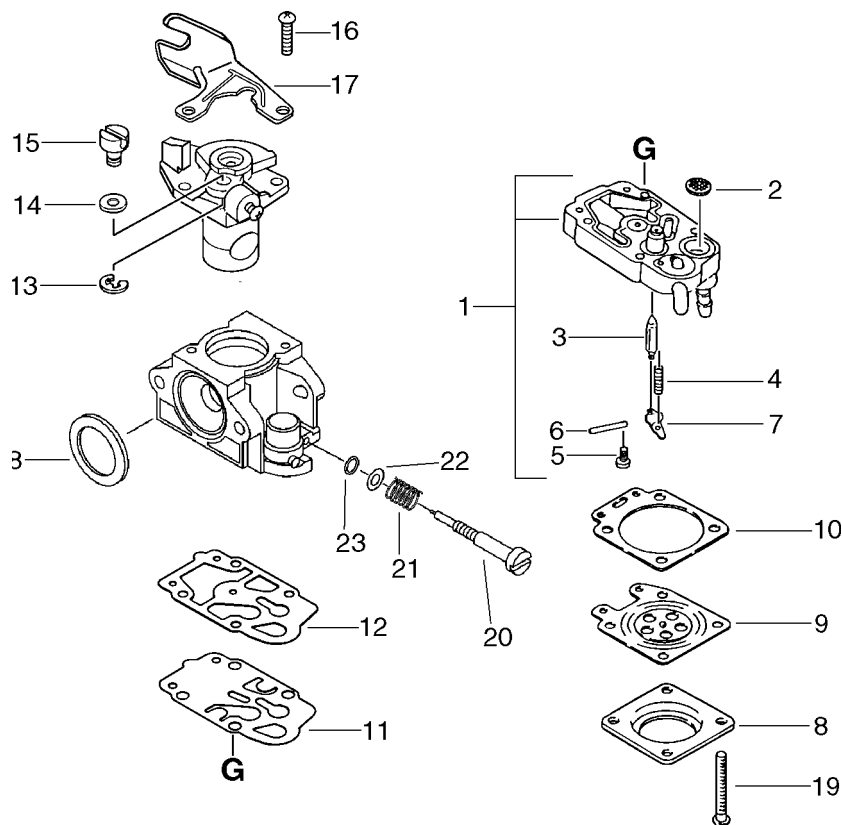

KEY	LV	PART NUMBER	QTY	DESCRIPTION	REMARKS
1		P021-012590	1	CASE,GEAR	
2	+	610320-52130	1	NUT 10	
3	+	699229-56830	1	PLATE, COVER	
4	+	610314-52130	1	PLATE, ADAPTER (L)	
5	+	900720-00012	1	O-RING 12	
6	+	C535-000001	1	FIXTURE, BLADE	
7	++	610352-56830	1	PLATE, CUP	
8	++	C535-000011	1	FIXTURE, BLADE	
9	+	900702-00032	1	CIRCLIP 32	
10	+	610444-56830	1	WASHER	
11	+	900812-06201	1	BEARING, BALL 6201	
12	+	610310-56930	1	SHAFT, P.T.O.	
13	+	610300-56930	1	GEAR SET	
14	+	900810-00629	1	BEARING, BALL 629	
15	+	610473-52131	1	SPRING	
16	+	900603-50008	1	WASHER	
17	+	610434-50031	1	BOLT 8* 8	
18	+	900242-05010	1	SCREW 5*10	
19	+	91118-06030	1	BOLT	
20	+	900800-06001	1	BEARING, BALL 6001	
21	+	900803-06001	1	BEARING, BALL 6001	
22	+	900702-00028	1	CIRCLIP 28	
23	+	900701-00012	1	CIRCLIP 12	
30		X405-000001	1	SAW, BUSH CUTTER	

KEY	LV	PART NUMBER	Q'TY	DESCRIPTION	REMARKS
		A021-001500	1	CARBURETOR,DIAPHRAGM	
1	+	P003-000720	1	BODY ASSEMBLY, PUMP	
2	++	123126-10631	1	SCREEN, INLET	
3	++	123137-19830	1	VALVE, INLET NEEDLE	
4	++	123122-05560	1	SPRING, METER. LEVER	
5	++	123139-05560	1	SCREW, M. LEVER PIN	
6	++	123138-03930	1	PIN, METERING LEVER	
7	++	123123-03930	1	LEVER, METERING	
8	+	123142-03930	1	COVER, M. DIAPHRAGM	
9	+	P003-001850	1	DIAPHRAGM, METERING	
10	+	123140-27230	1	GASKET,M. DIAPHRAGM	
11	+	123112-40630	1	DIAPHRAGM, PUMP	
12	+	P003-000100	1	GASKET, PUMP	
13	+	123173-07930	1	CLIP	
14	+	123149-54230	1	WASHER	
15	+	123172-45130	1	SWIVEL	
16	+	123114-40630	2	SCREW	
17	+	P003-000180	1	BRACKET CABLE	
18	+	123143-12110	1	RING, PACKING	
19	+	123110-05560	4	SCREW, PUMP COVER	
20	+	123120-54230	1	NEEDLE, HIGH SPEED	
21	+	123121-22130	1	SPRING, NEEDLE	
22	+	123174-54230	1	WASHER, CHECK VALVE	
23	+	123183-54230	1	O-RING	